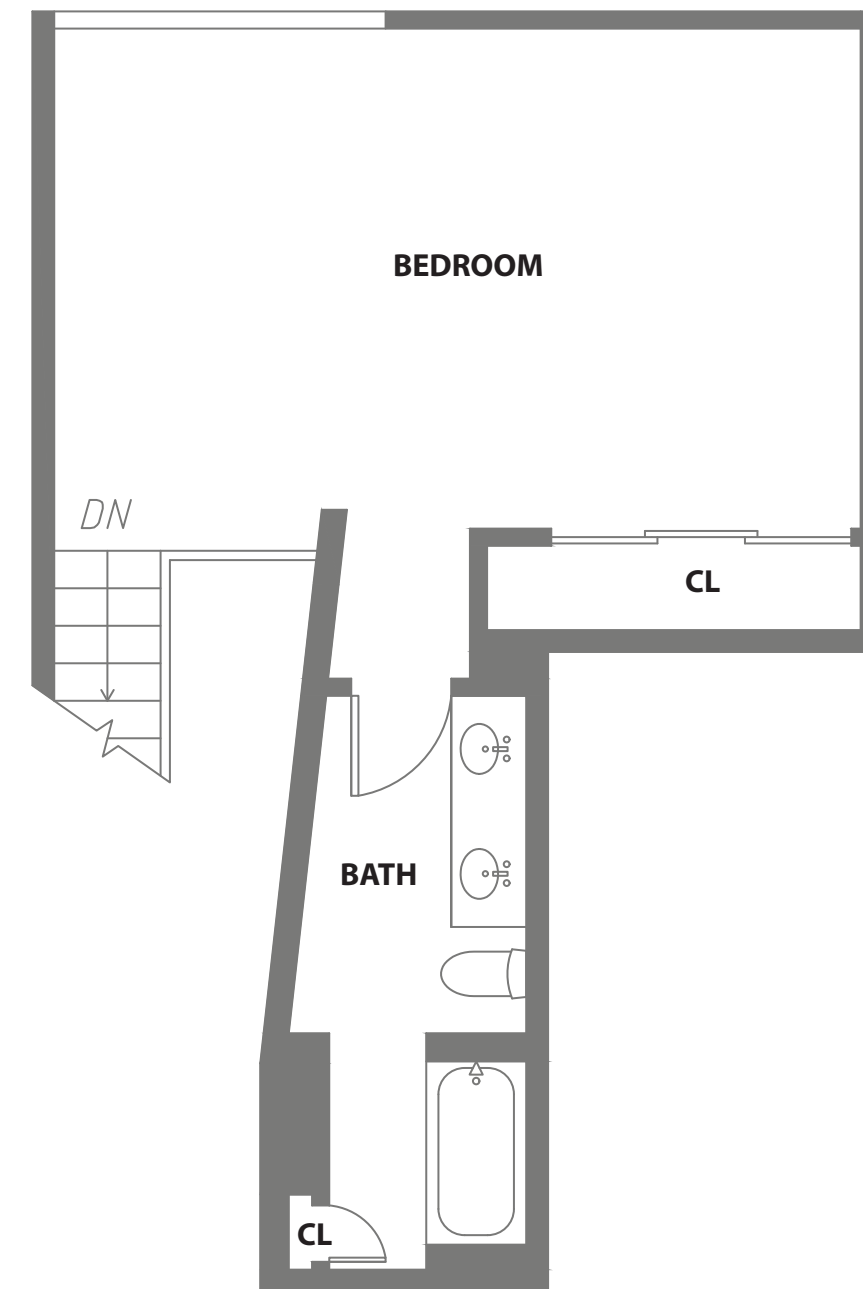

MAIN LEVEL

LOFT LEVEL

-  Window
-  Door
-  Wall

**380 10th Street
San Francisco, CA**

1 Bed | 1.5 Bath